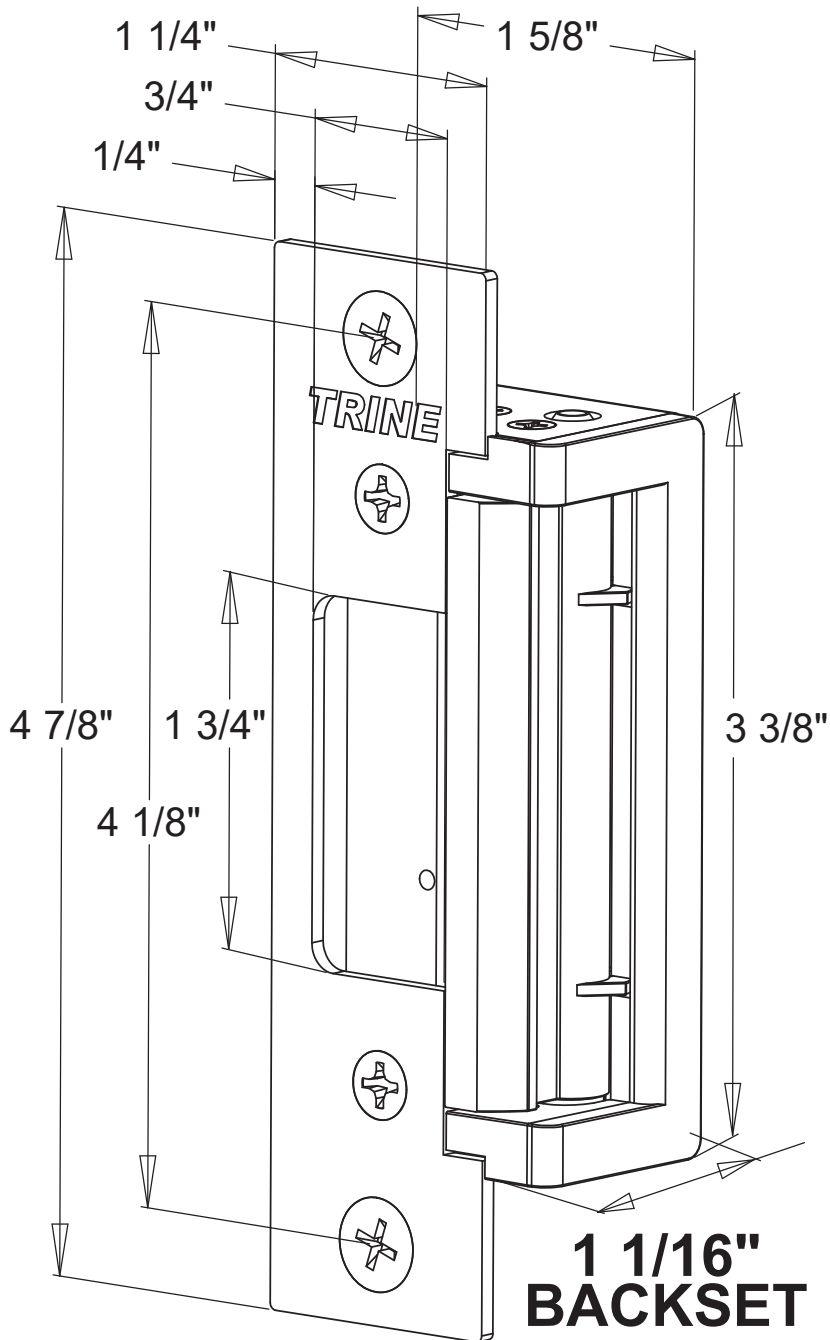

## 4-7/8 FACEPLATE PLUS MECHANISM

## 4 FACEPLATES FOR 4300