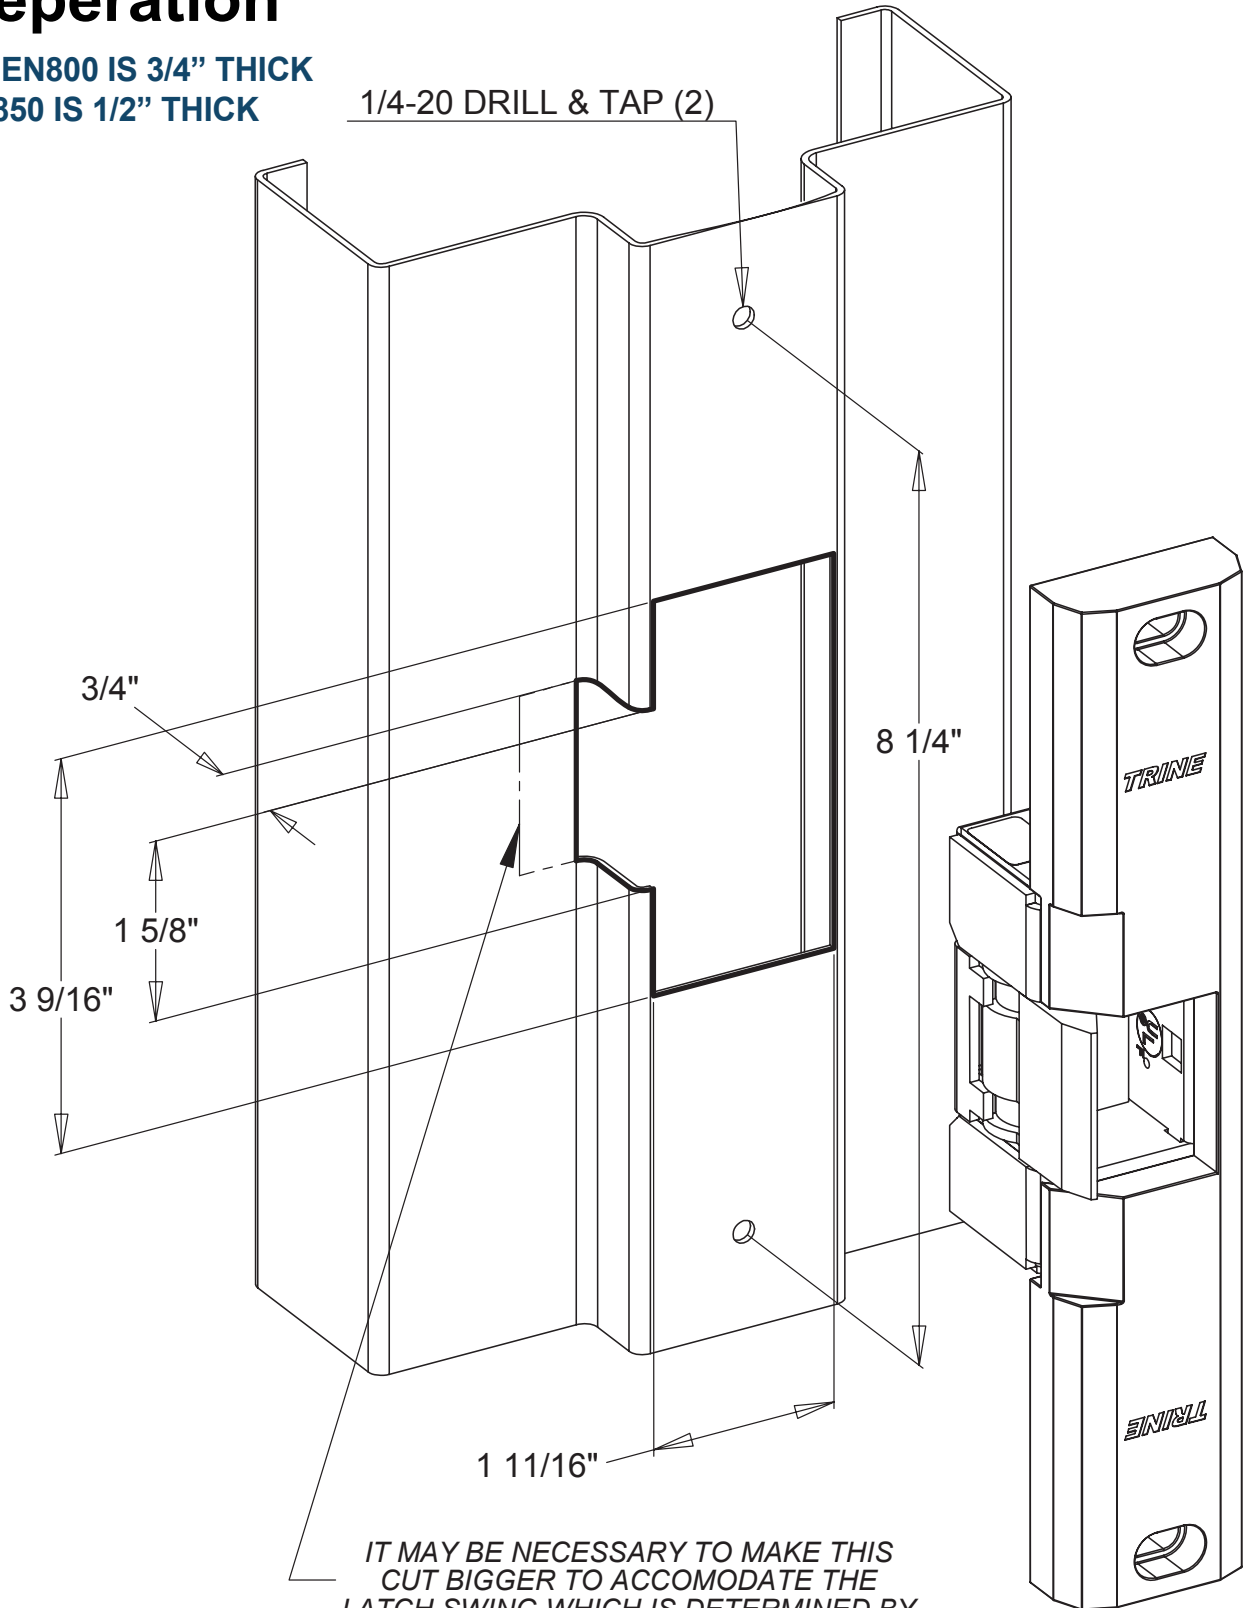

NOTE: EN800 IS 3/4" THICK
EN850 IS 1/2" THICK

IT MAY BE NECESSARY TO MAKE THIS CUT BIGGER TO ACCOMODATE THE LATCH SWING WHICH IS DETERMINED BY HOW DEEP THE LOCK EXTENDS INTO THE STRIKE CAVITY.