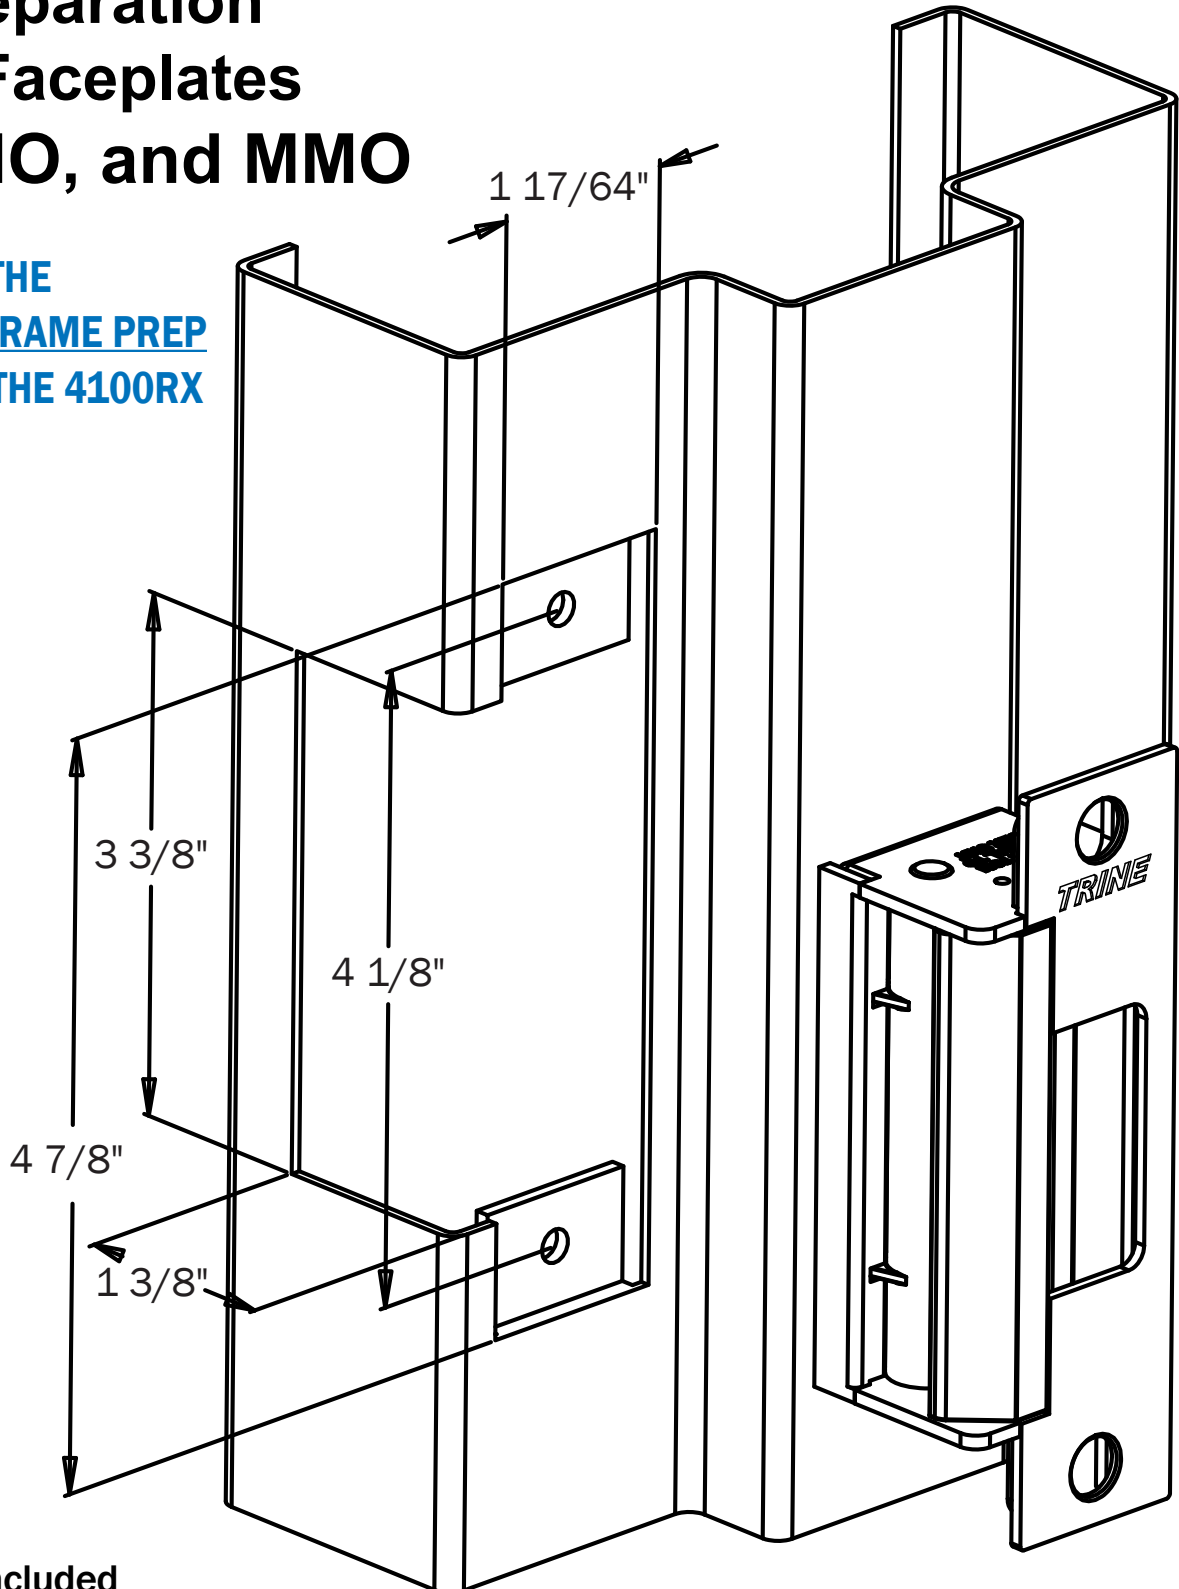

4100

Electric Strike Metal Frame Preparation for Faceplates

CC, MHO, and MMO

USE THE
4100RX-250 FRAME PREP
WHEN USING THE 4100RX

Use the included
Premium Trim Skirt
to clean up the cut line.

TRINE
ACCESS TECHNOLOGY®