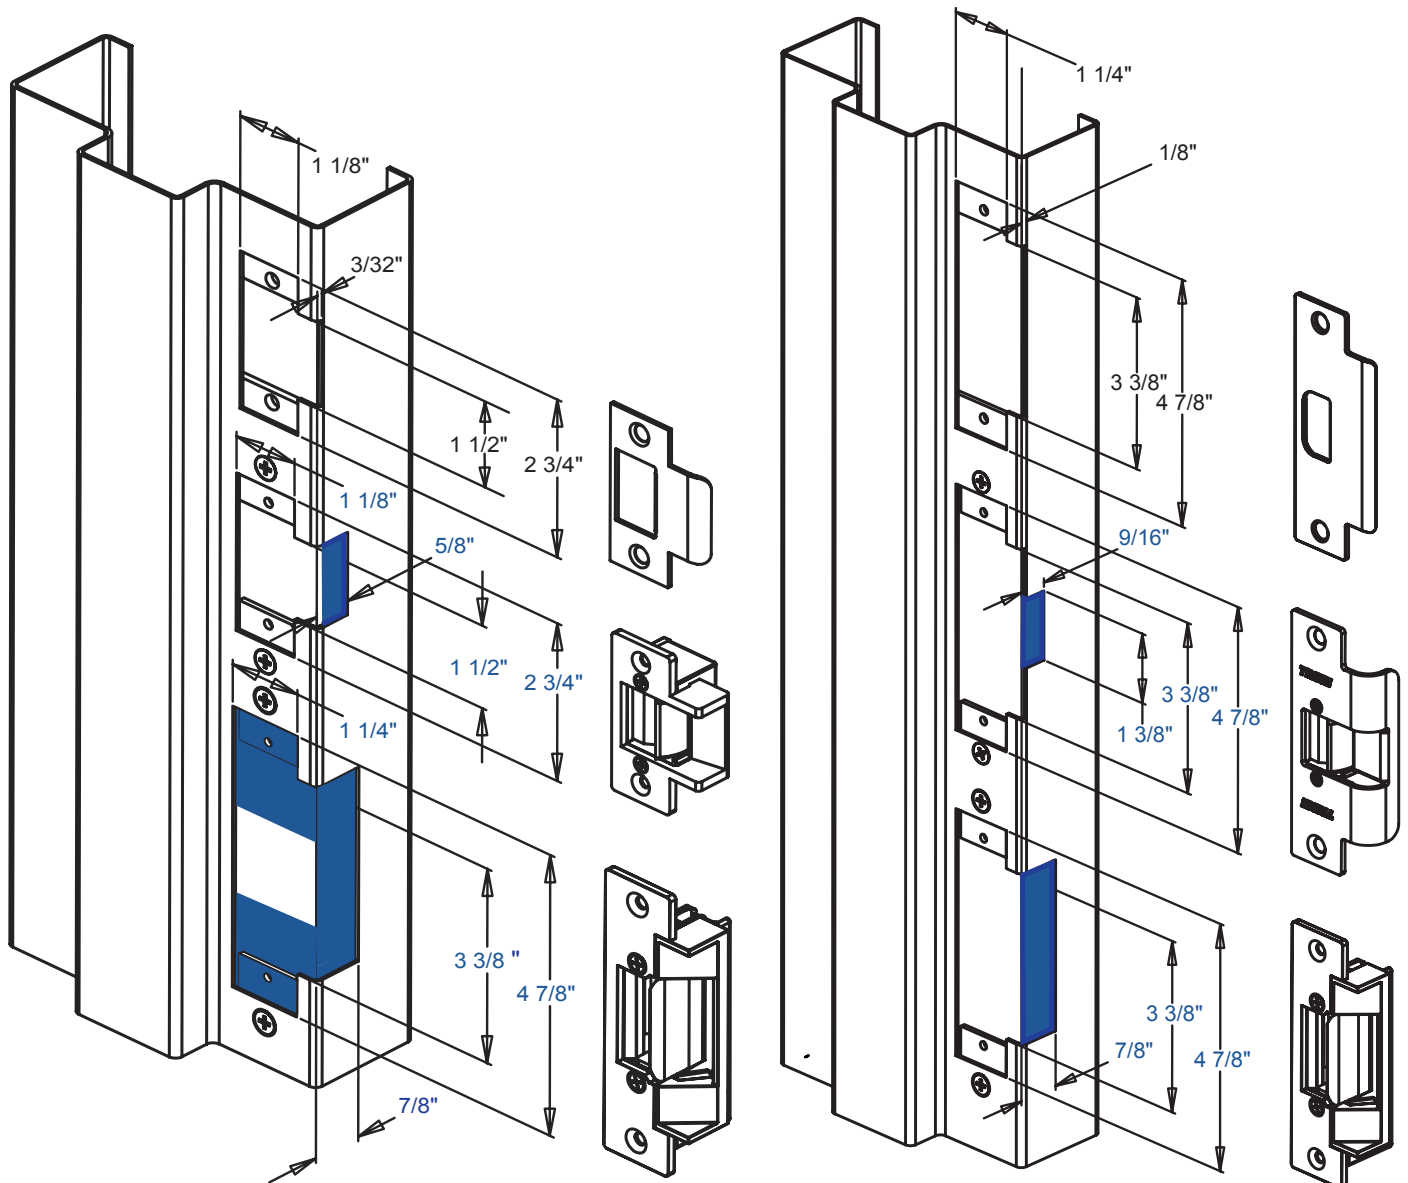

Top: Standard Door Strike Plate

Middle: **Trines 234 and 478 Faceplates Require up to 80% less cutting.**

Bottom: Their strike requires extensive cutting of the frame.

**BLUE ON DIAGRAM = AMOUNT OF CUTTING**

**3000 SERIES STRIKES REDUCE AMOUNT OF LABOR, TIME, AND MATERIAL LOST ON DOOR FRAME**